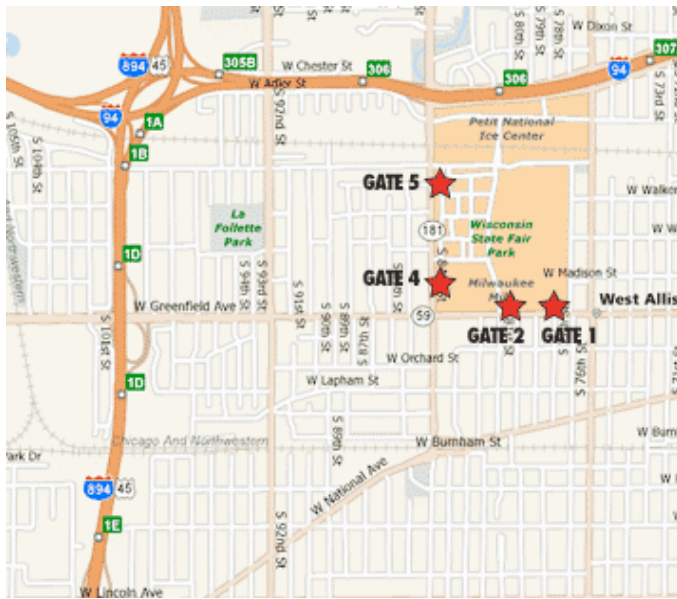

DIRECTIONS

Visit us at The Wisconsin Manufacturing & Technology Show, one of the premier metalworking and manufacturing tool shows in the Midwest! Click on the interactive map below to receive customized directions from your location.

2011 SHOW LOCATION:

WISCONSIN EXPOSITION CENTER INFO
(CLICK HERE)

Halls A & B

c/o Wisconsin State Fair Park
8200 W. Greenfield Avenue
West Allis, Wisconsin 53214

Parking Info:

For Public Parking,
please enter at Gate #1 or Gate #4.

For Exhibitor Parking,
please enter at Gate #1 only.

Parking is \$5 per vehicle.

DIRECTIONS & PARKING INFO
(CLICK HERE)