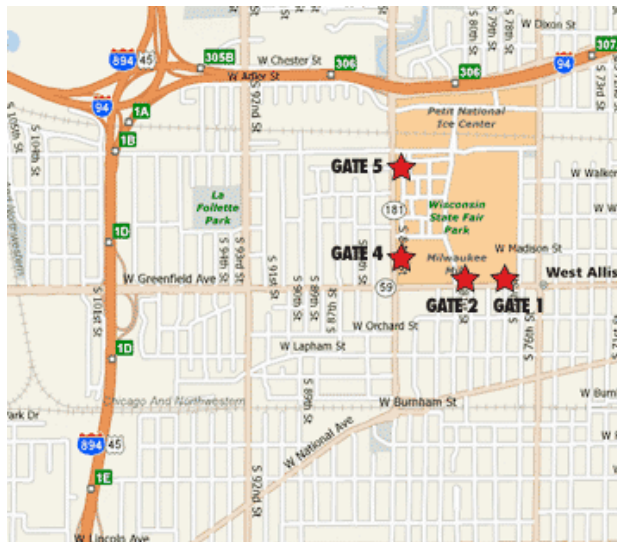

[BACK TO
EXHIBITOR
PRODUCTIONS
PAGE](#)

DIRECTIONS

[PRINTABLE
PAGE](#)

Directions and parking information for the Wonderful World of Weddings

Visit us at Wisconsin's largest and finest bridal show! Click on the interactive map below to receive customized directions from your location.

2012 SHOW LOCATION:

[WISCONSIN EXPOSITION CENTER INFO
\(CLICK HERE\)](#)

c/o Wisconsin State Fair Park
8200 W. Greenfield Avenue
West Allis, Wisconsin 53214

For public parking, please enter at Gate #1 or Gate #4.

For exhibitor parking, please enter at Gate #1 only.

Parking is \$5 per vehicle.

[DIRECTIONS & PARKING INFO
\(CLICK HERE\)](#)